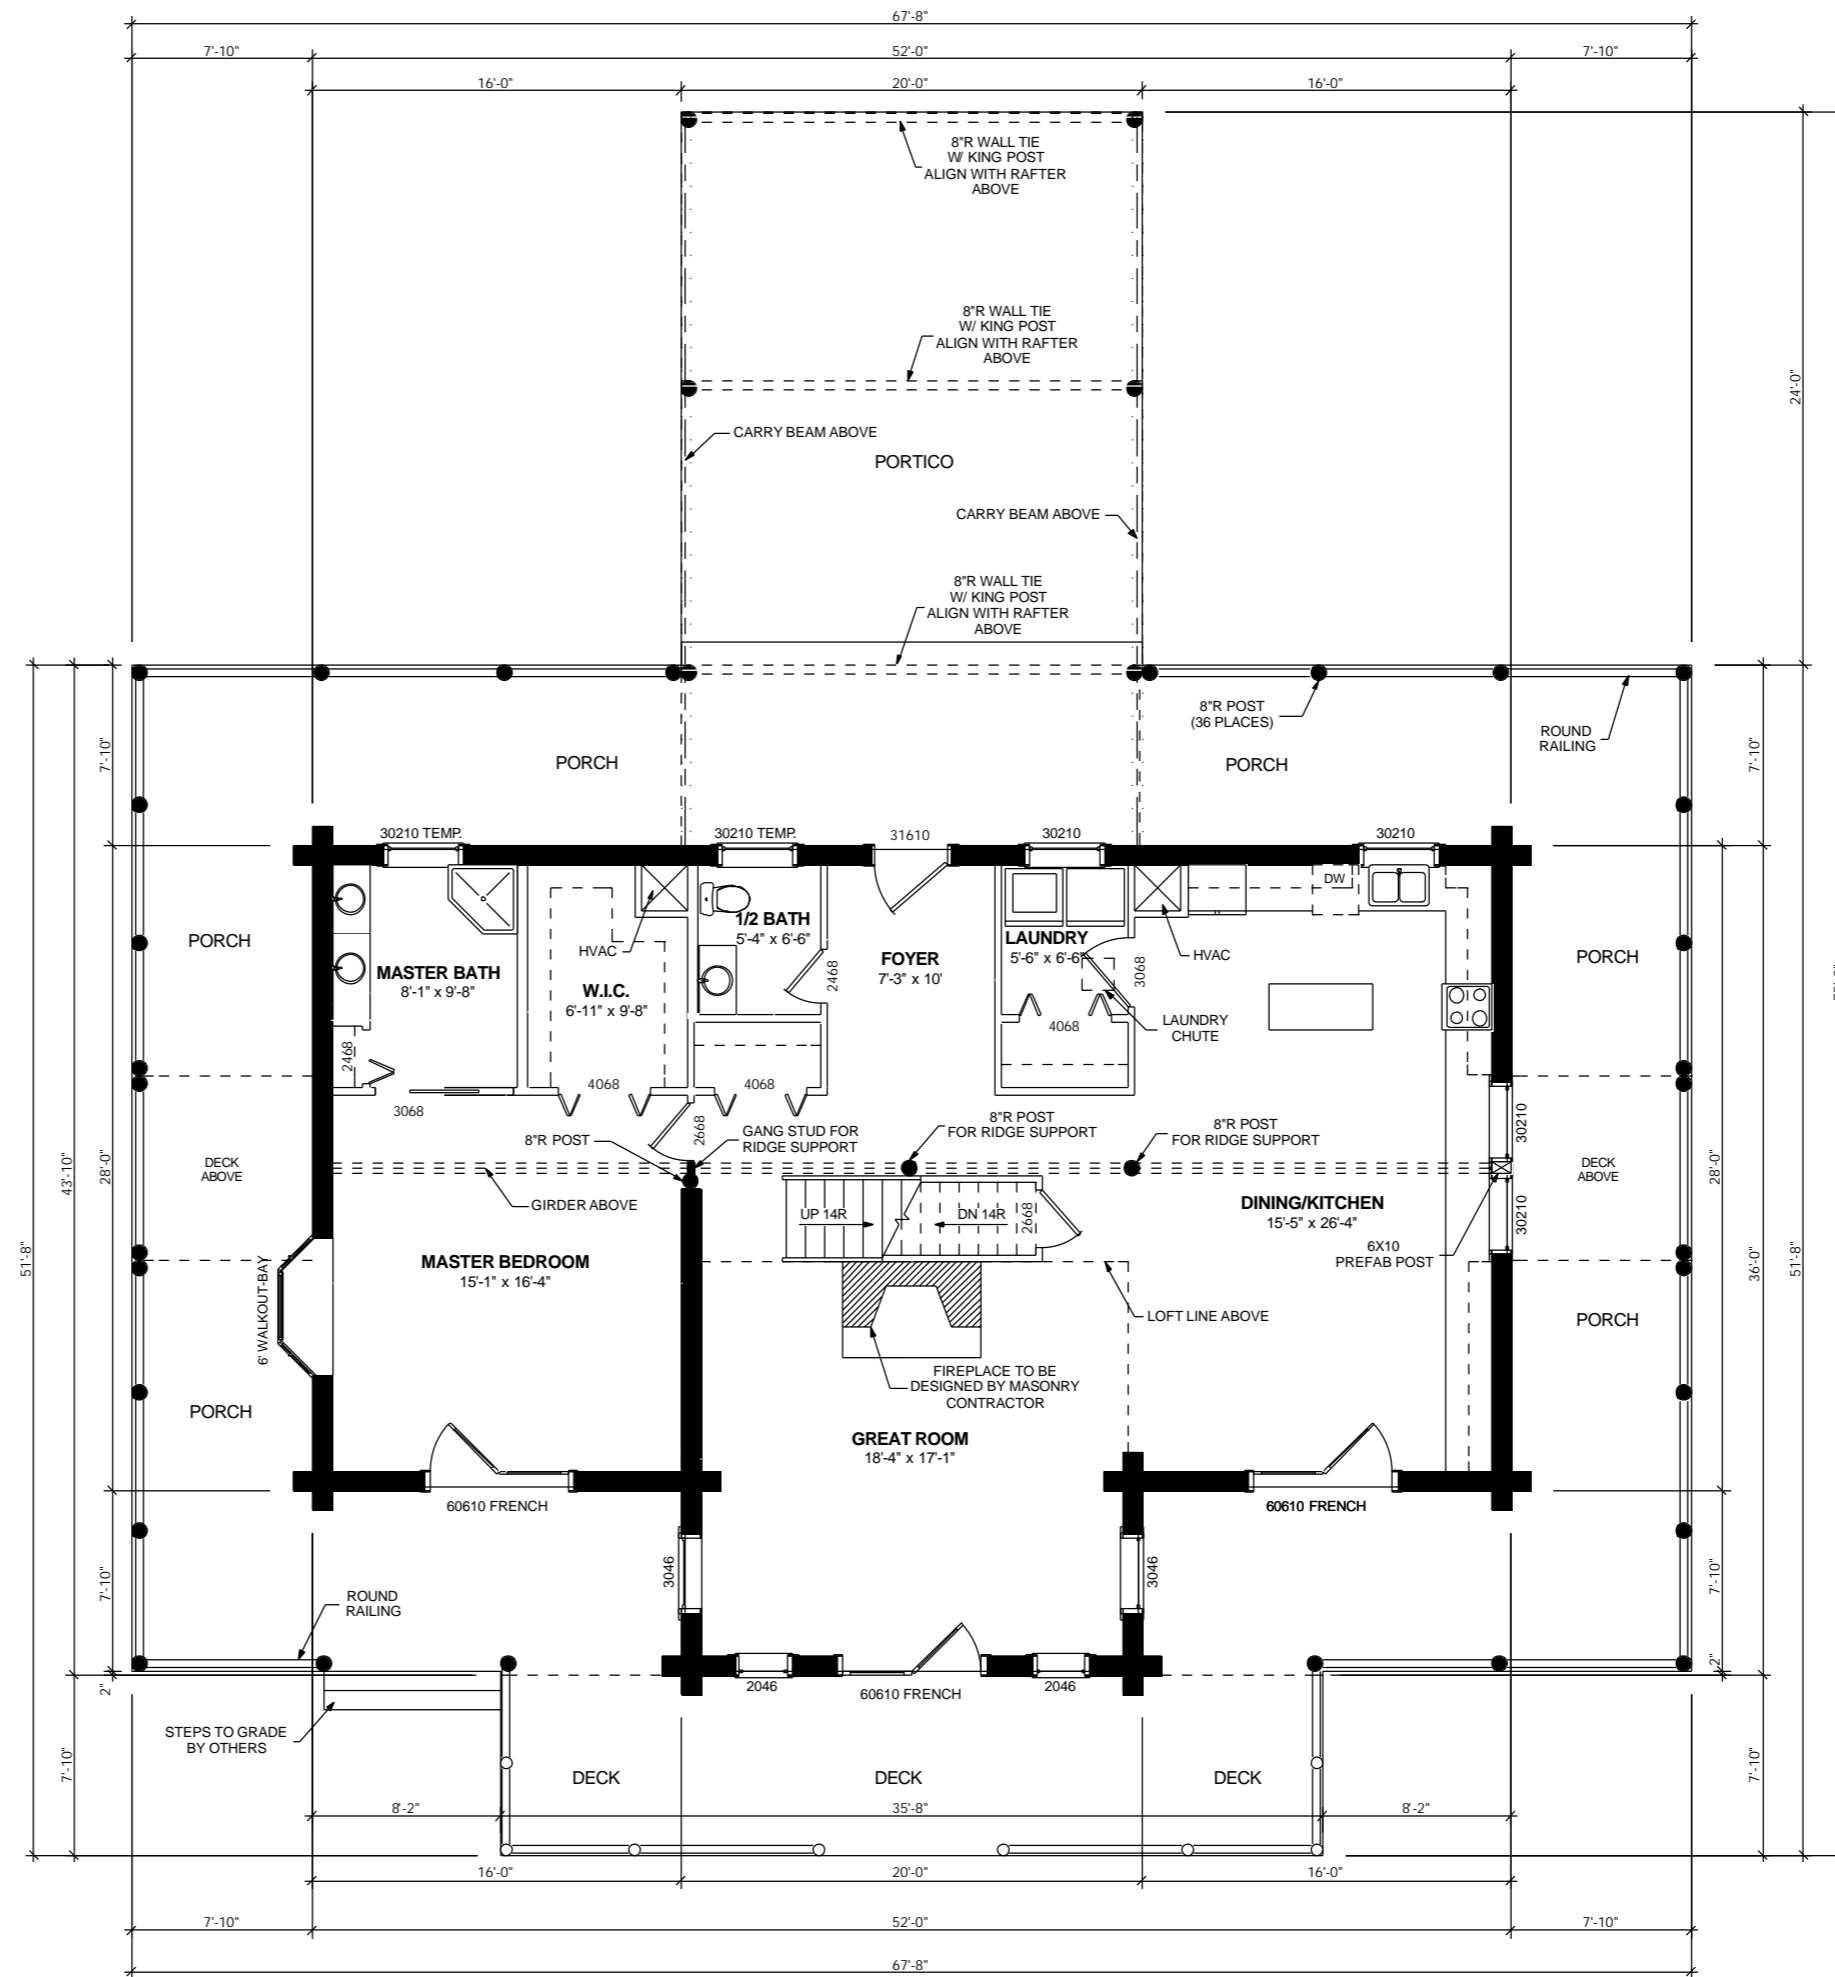

WINDOW SCHEDULE			
Manufacturer	Description	Rough Opening	JBLS R.O. in Log Wall
Vetter	20210	2'-2" x 3'-0 5/8"	2'-6" x 3'-4 1/4"
Vetter	20310 TWIN	4'-3 1/2" x 4'-0 5/8"	4'-8" x 4'-4 1/4"
Vetter	30210	3'-2" x 3'-0 5/8"	3'-6" x 3'-4 1/4"
Vetter	3046	3'-2" x 4'-8 5/8"	3'-6" x 5'-0 1/4"

DOOR SCHEDULE			
Manufacturer	Description	Rough Opening	JBLS R.O. in Log Wall
Vetter	31610	3'-1 1/16" x 6'-10 1/2"	3'-6" x 7'-2"
Vetter	60610 FRENCH	6'-0" x 6'-10 1/2"	6'-5" x 7'-2"

NOTE:
ALL WINDOWS & DOORS BY VETTER.

1st FLOOR PLAN

Scale : 1/4" = 1'-0"